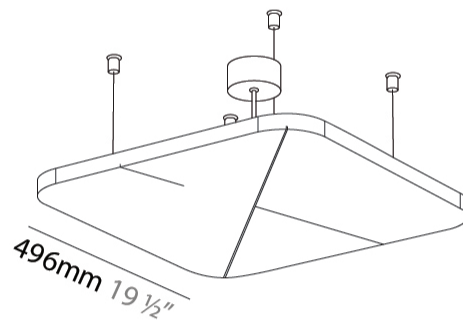

GENERAL

Series: Quantum Acoustic Light Panel
Brand: Prolicht
Division: Architectural
Mounting Type: Suspension
Mounting Location: Ceiling
Subcategory: Acoustic

PHYSICAL

Shape: Round
Length (mm): 496
Length (in): 19 1/2
Width (mm): 496
Width (in): 19 1/2
Height (mm): 54
Height (in): 2 1/8
Light Distribution: Indirect
Fixture Finish: SSR / BKV / CWI / CRY / HAB / UFT / ITA / RUA / FTG / MYG / LOD / PUS / FRO / FUP / KIA / POP / BLS / SPG / MEY / GOH / GUM / CHC / COM / ABZ / JAG / OBR / MOS / ROR
Accent Finish: ANC / ASH / BNA / BTC / BZE / CEL / EGG / EVG / FOG / FOS / FST / FUA / IRI / IRO / KHA / LIC / LIM / MER / MSN / MUS / ONX / PEA / PLU / POL / PPY / RAY / ROY / RST / STE / SWD / TAN / TAU

Fixture Material: Aluminum
Cable Details: 2 000mm / 78 3/4" or 6 000mm / 236 1/4" Transparent Cable

ELECTRICAL

Lamp Type: LED (Zhaga Standard)
Input Wattage (W): 12.7
Total Output Wattage (W): 11.8
Dimming: Non-Dimmable
Driver Included: Yes
Driver Location: Integrated
Driver Type: Constant Current - Universal
Driver Class: Class 2
Input Voltage (V): 120 - 277

LED

Color Temperature (°K): 2700 / 3000 / 3500 / 4000
Max. Delivered Lumen (lm): 935 / 945 / 973 / 1001
Nominal Lumen (lm): 1140 / 1152 / 1187 / 1221
CRI: >90 CRI
Lamp Life (hrs): 50000

OPTICAL

RATINGS AND CERTIFICATIONS

Certified By: CSA Certified to UL and CSA Standards
IP rating: IP20