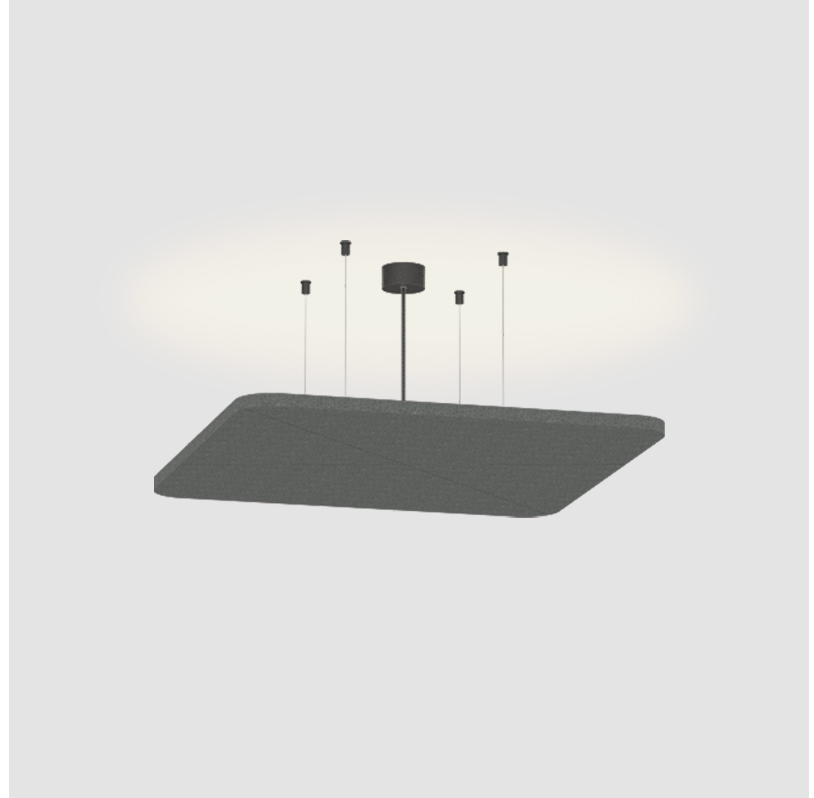

GENERAL

Series: Quantum Acoustic Light Panel
Brand: Prolicht
Division: Architectural
Mounting Type: Suspension
Mounting Location: Ceiling
Subcategory: Acoustic

PHYSICAL

Shape: Round
Length (mm): 496
Length (in): 19 1/2
Width (mm): 496
Width (in): 19 1/2
Height (mm): 54
Height (in): 2 1/8
Light Distribution: Indirect
Fixture Finish: SSR / BKV / CWI / CRY / HAB / UFT / ITA / RUA / FTG / MYG / LOD / PUS / FRO / FUP / KIA / POP / BLS / SPG / MEY / GOH / GUM / CHC / COM / ABZ / JAG / OBR / MOS / ROR
Accent Finish: ANC / ASH / BNA / BTC / BZE / CEL / EGG / EVG / FOG / FOS / FST / FUA / IRI / IRO / KHA / LIC / LIM / MER / MSN / MUS / ONX / PEA / PLU / POL / PPY / RAY / ROY / RST / STE / SWD / TAN / TAU

Fixture Material: Aluminum
Cable Details: 2 000mm / 78 3/4" or 6 000mm / 236 1/4" Transparent Cable

ELECTRICAL

Lamp Type: LED (Zhaga Standard)
Input Wattage (W): 12.7
Total Output Wattage (W): 11.8
Dimming: Non-Dimmable
Driver Included: Yes
Driver Location: Integrated
Driver Type: Constant Current - Universal
Driver Class: Class 2
Input Voltage (V): 120 - 277

LED

Color Temperature (°K): 2700 / 3000 / 3500 / 4000
Max. Delivered Lumen (lm): 935 / 945 / 973 / 1001
Nominal Lumen (lm): 1140 / 1152 / 1187 / 1221
CRI: >90 CRI
Lamp Life (hrs): 50000

OPTICAL

RATINGS AND CERTIFICATIONS

Certified By: CSA Certified to UL and CSA Standards
IP rating: IP20