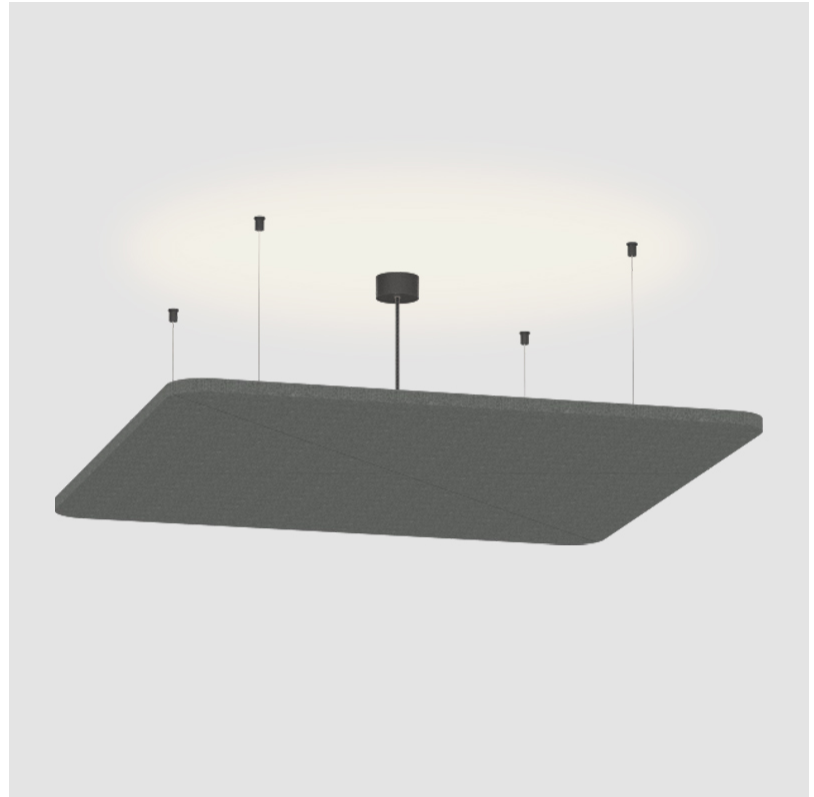

GENERAL

Series: Quantum Acoustic Light Panel
Brand: Prolicht
Division: Architectural
Mounting Type: Suspension
Mounting Location: Ceiling
Subcategory: Acoustic

PHYSICAL

Shape: Round
Length (mm): 1096
Length (in): 43 1/8
Width (mm): 1096
Width (in): 43 1/8
Height (mm): 54
Height (in): 2 1/8
Light Distribution: Indirect
Fixture Finish: SSR / BKV / CWI / CRY / HAB / UFT / ITA / RUA / FTG / MYG / LOD / PUS / FRO / FUP / KIA / POP / BLS / SPG / MEY / GOH / GUM / CHC / COM / ABZ / JAG / OBR / MOS / ROR
Accent Finish: ANC / ASH / BNA / BTC / BZE / CEL / EGG / EVG / FOG / FOS / FST / FUA / IRI / IRO / KHA / LIC / LIM / MER / MSN / MUS / ONX / PEA / PLU / POL / PPY / RAY / ROY / RST / STE / SWD / TAN / TAU
Fixture Material: Aluminum
Cable Details: 2 000mm / 78 3/4" or 6 000mm / 236 1/4" Transparent Cable

ELECTRICAL

Lamp Type: LED (Zhaga Standard)
Input Wattage (W): 31.7
Total Output Wattage (W): 29.1
Dimming: Non-Dimmable
Driver Included: Yes
Driver Location: Integrated
Driver Type: Constant Current - Universal
Driver Class: Class 2
Input Voltage (V): 120 - 277

LED

Color Temperature (°K): 2700 / 3000 / 3500 / 4000
Max. Delivered Lumen (lm): 2338 / 2362 / 2432 / 2503
Nominal Lumen (lm): 2851 / 2880 / 2966 / 3053
CRI: >90 CRI
Lamp Life (hrs): 50000

OPTICAL

RATINGS AND CERTIFICATIONS

Certified By: CSA Certified to UL and CSA Standards
IP rating: IP20