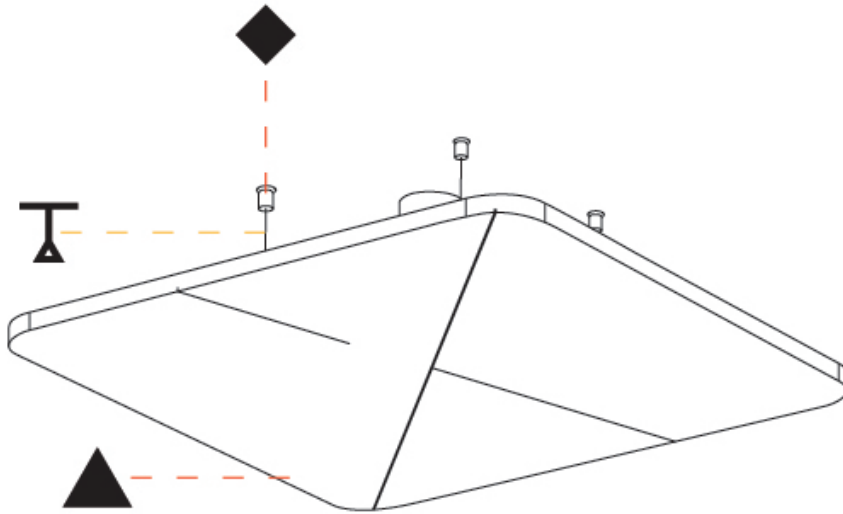

QUANTUM ACOUSTIC LIGHT PANEL SUSPENSION

A300739-

PROJECT	_____
TYPE	_____
SPECIFIER	_____
QUANTITY	_____
DATE	_____

A