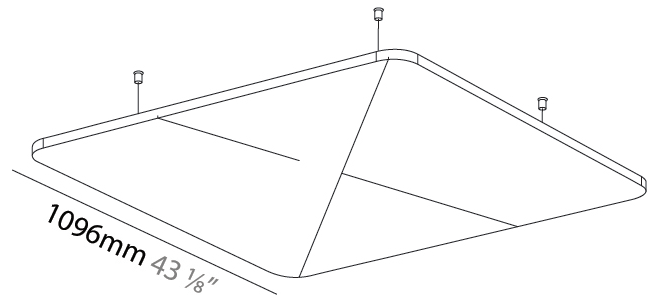

GENERAL

Series: Quantum Acoustic Light Panel
Brand: Prolicht
Division: Architectural
Mounting Type: Suspension
Mounting Location: Ceiling
Subcategory: Acoustic

PHYSICAL

Shape: Round
Length (mm): 1096
Length (in): 43 1/8
Width (mm): 1096
Width (in): 43 1/8
Height (mm): 54
Height (in): 2 1/8
Light Distribution: Indirect
Fixture Finish: SSR / BKV / CWI / CRY / HAB / UFT / ITA / RUA / FTG / MYG / LOD / PUS / FRO / FUP / KIA / POP / BLS / SPG / MEY / GOH / GUM / CHC / COM / ABZ / JAG / OBR / MOS / ROR
Accent Finish: ANC / ASH / BNA / BTC / BZE / CEL / EGG / EVG / FOG / FOS / FST / FUA / IRI / IRO / KHA / LIC / LIM / MER / MSN / MUS / ONX / PEA / PLU / POL / PPY / RAY / ROY / RST / STE / SWD / TAN / TAU
Fixture Material: Aluminum
Cable Details: 2 000mm / 78 3/4" or 6 000mm / 236 1/4" Transparent Cable

ELECTRICAL

Lamp Type: LED (Zhaga Standard)
Input Wattage (W): 31.7
Total Output Wattage (W): 29.1
Dimming: Non-Dimmable
Driver Included: Yes
Driver Location: Integrated
Driver Type: Constant Current - Universal
Driver Class: Class 2
Input Voltage (V): 120 - 277

LED

Color Temperature (°K): 2700 / 3000 / 3500 / 4000
Max. Delivered Lumen (lm): 2338 / 2362 / 2432 / 2503
Nominal Lumen (lm): 2851 / 2880 / 2966 / 3053
CRI: >90 CRI
Lamp Life (hrs): 50000

OPTICAL

RATINGS AND CERTIFICATIONS

Certified By: CSA Certified to UL and CSA Standards
IP rating: IP20